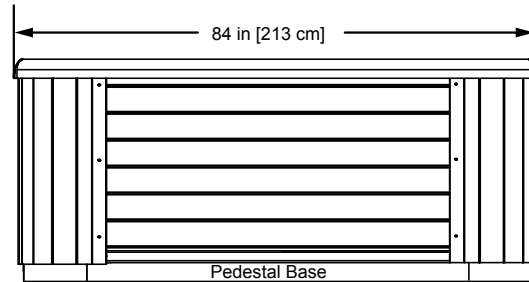

Triad 30" (with Sequencer)