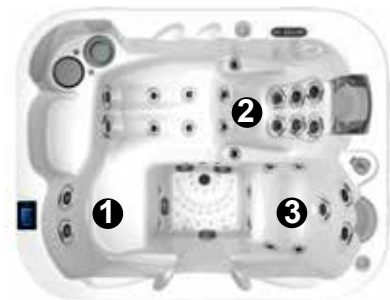

# Triad™ 30" (with Sequencer)

Seating Capacity.....	3-4 Adults
Dimensions .....	84" x 66" x 30", (213 cm x 168 cm x 76.2 cm)
Corner Radius .....	16" (41 cm)
Dry Weight.....	609 lbs (277 kg)
Filled Weight (Average Fill) .....	2,652 lbs (1,203 kg)
Water Capacity (Average Fill).....	245 US gallons (927 Liters)
Shipping Weight .....	609 lbs (277 kg)
Export Shipping Weight:.....	<b>659 lbs (300 kg)</b>
Electronic Controls .....	D1 SmartHUB™ full color glass touch control panel; access to control jets, temperature, settings and maintenance schedule
Pump 1.....	North America (60 Hz): 1-Speed, 2.5 HP break, 2.0 HP continuous, 48 Frame
Export (50 Hz): .....	<b>1-Speed, 2.0 HP continuous</b>
Pump 2.....	North America (60 Hz): 1-Speed, 3.6 HP break, 2.5 HP continuous, 48 Frame
Export (50 Hz): .....	<b>1-Speed, 2.0 HP continuous</b>
Circulation Pump.....	Yes
Fountain Pump .....	N/A
Filtration (factory default) .....	24/7 Filtration (Purge Cycles 2 x 10 minutes)
Total VCR Jets .....	32
Seat 1 Jets .....	2 Power Storm Multi-Port, 2 Mini Storm Directional
Seat 2 Jets .....	1 Pillow Mini Rotator, 2 Pillow Cluster Shower Directional, 4 Power Storm Rotator, 4 Power Storm Directional, 6 Mini Storm Rotator, 2 Mini Storm Directional
Seat 3 Jets .....	2 Power Storm Dual Rotator, 1 Power Storm Directional, 4 Mini Storm Directional, 2 Mini Storm Rotator
Massage Selectors .....	1
Special Features .....	Tactile Therapy, Spa Status Light, Flex Therapy Pillow, Dynamic Massage Sequencer
Water Management System.....	UltraPure™ System; Two 75 ft <sup>2</sup> filter cartridge; 8" Weir
LED Lighting .....	Liquid FX
Optional .....	N/A
Synthetic Cabinet Colors .....	Adobe Tan, Stoneridge Grey, Mayan Brown
Terracina Cabinet (Optional).....	Driftwood, Coastal White, Vintage Cedar, Midnight Maple, Caramel Teak
Acrylic Colors .....	Moonstone, UltraLife™, Sand, Sunstone, Smoked Marble, Blue Topaz, Gray Marble, Desert Stone
Headrests .....	2 (1 Standard, 1 Flex Therapy Pillow)
Water Feature.....	N/A
Heater .....	2.1, 3.4, 5.5 kW
Export (50Hz) .....	<b>2.1, 3.4, 5.5 kW</b>
Electrical Requirements: .....	North America (60 Hz): 240 VAC@30A, 40A or 50A <b>Export (50 Hz): 230 VAC@1x16A, 1x32A, 2x16A, 3x16A or suitably rated circuit breaker to comply with local electrical codes. Certain countries may require dual power inputs</b>
Warranty*.....	North America (60 Hz): Lifetime for UltraLife Shell Surface, 7 Years Acrylic Shell Surface, 5 Years Plumbing, 5 Years Equipment and Controls, Lifetime for EnviroTect Cabinet, 7 Years for Terracina Cabinet, 1 Year Water Purification System, 2 Years for Jet Insert, 1 Year for Jet Escutcheon, 2 Years Lights, 1 Year Stereo; <b>Export (50 Hz): 10 Years for UltraLife Shell Surface, 7 Years Acrylic Shell Surface, 5 Years Plumbing, 5 Years Equipment and Controls, 5 Years for EnviroTect Cabinet, 2 Years for Terracina Cabinet, 1 Year Water Purification System, 2 Years for Jet Insert, 1 Year for Jet Escutcheon, 2 Years Lights, 1 Year Stereo</b>
Audio System (Optional).....	Fully Integrated Stereo System with Bluetooth capability, 4 premium speakers and a subwoofer
Wi-Fi (Optional).....	Spa-IQ™