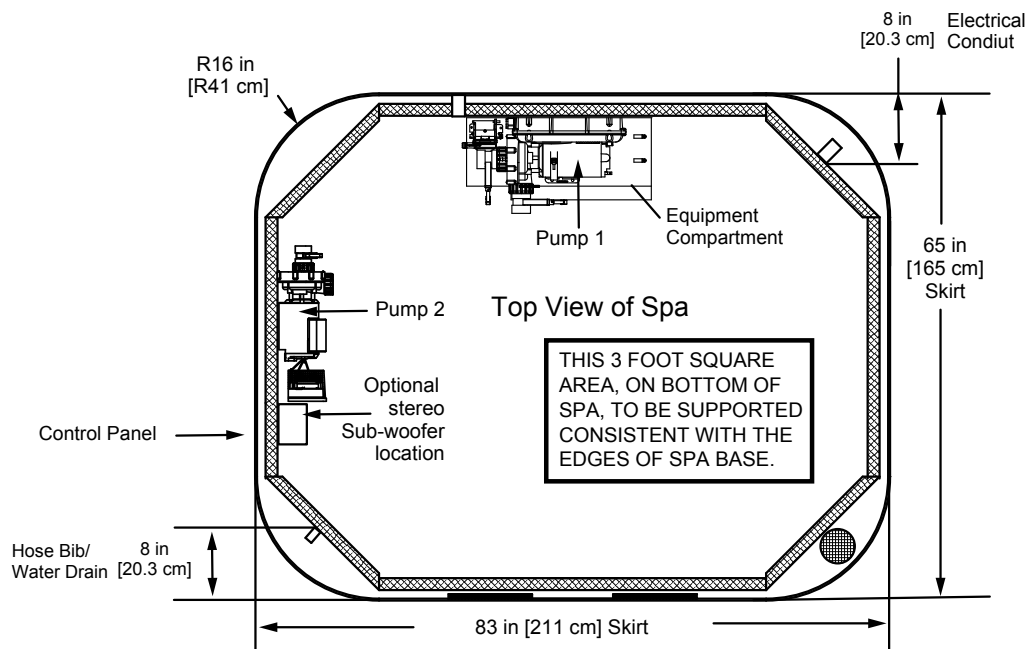

### Total Jets

- |   |  |  |  |  |
|---|--|--|--|--|
|  Mini Storm Rotator (8)             |  Mini Storm Directional (8) |  Power Storm Rotator (4)        |  Power Storm Directional (5) |  Power Storm Dual Rotator (2) |
|  Power Storm Multi-Port Spinner (2) |  Flex Therapy Pillow (1)    |  Cluster Shower Directional (2) |  Mini Storm Rotator (1)       |  |

# Triad 30" (without Sequencer)

**STOP**

**\*Caution:**  
Due to manufacturing tolerances there could be some minor differences between the actual spa and the drawing above.  
**If site planning is critical to such tolerances, be sure to measure your actual spa.**

- Note:**
1. Engineering specs may differ slightly from brochure.
  2. For E-Z lifter installation allow 18" (45.7cm) clearance on the backside of the spa.
  3. Alternative cabinets may add significant weight. Ask your dealer for exact details
  4. This is the approximate location for drilling a hole if you must bring the power line in through the bottom of the spa. Be careful not to puncture a plumbing line inside the equipment compartment (drill from the inside compartment out).