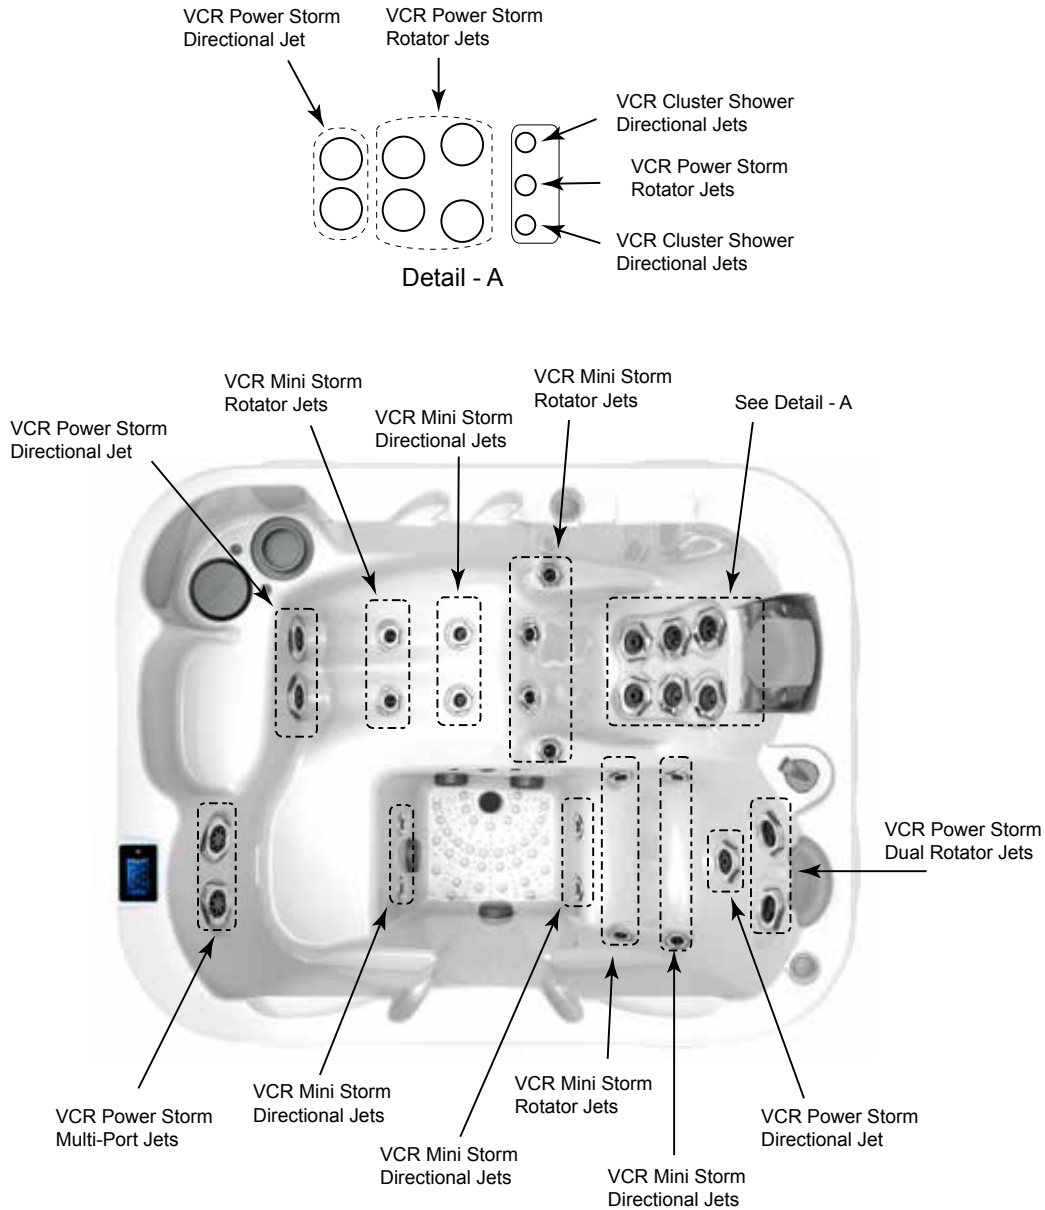

Triad 30" (without Sequencer)

Jet Designation

Dimensions/Operation/Specifications are Subject to Change Without Notice

32 Total Jets

Total Jets

Mini Storm Rotator (8)	Mini Storm Directional (8)	Power Storm Rotator (4)	Power Storm Directional (5)	Power Storm Dual Rotator (2)
Power Storm Multi-Port Spinner (2)	Flex Therapy Pillow (1)	Cluster Shower Directional (2)	Mini Storm Rotator (1)