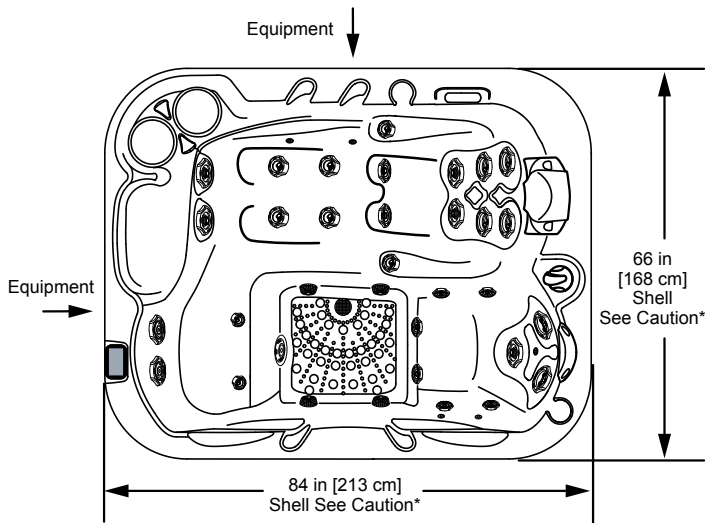

Triad 30" (with Sequencer)