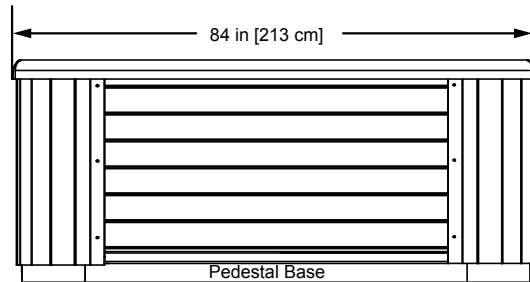

Triad 30" (without Sequencer)

STOP

*Caution:
Due to manufacturing tolerances there could be some minor differences between the actual spa and the drawing above.
If site planning is critical to such tolerances, be sure to measure your actual spa.