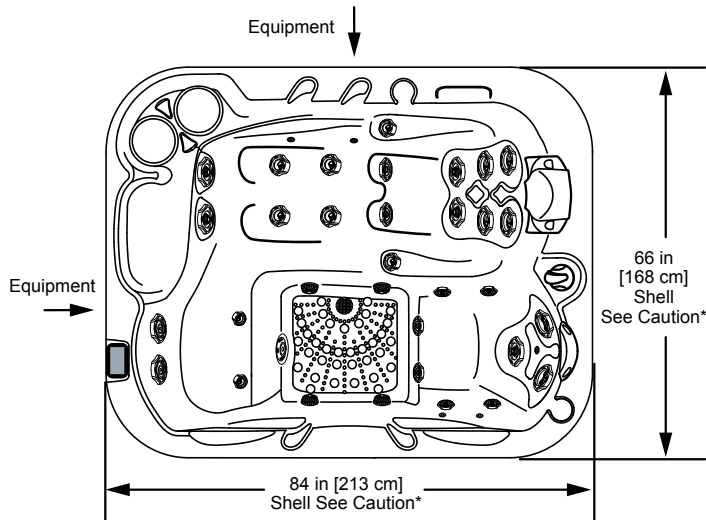

Triad 30" (without Sequencer)

STOP

*Caution:
Due to manufacturing tolerances there could be some minor differences between the actual spa and the drawing above.
If site planning is critical to such tolerances, be sure to measure your actual spa.