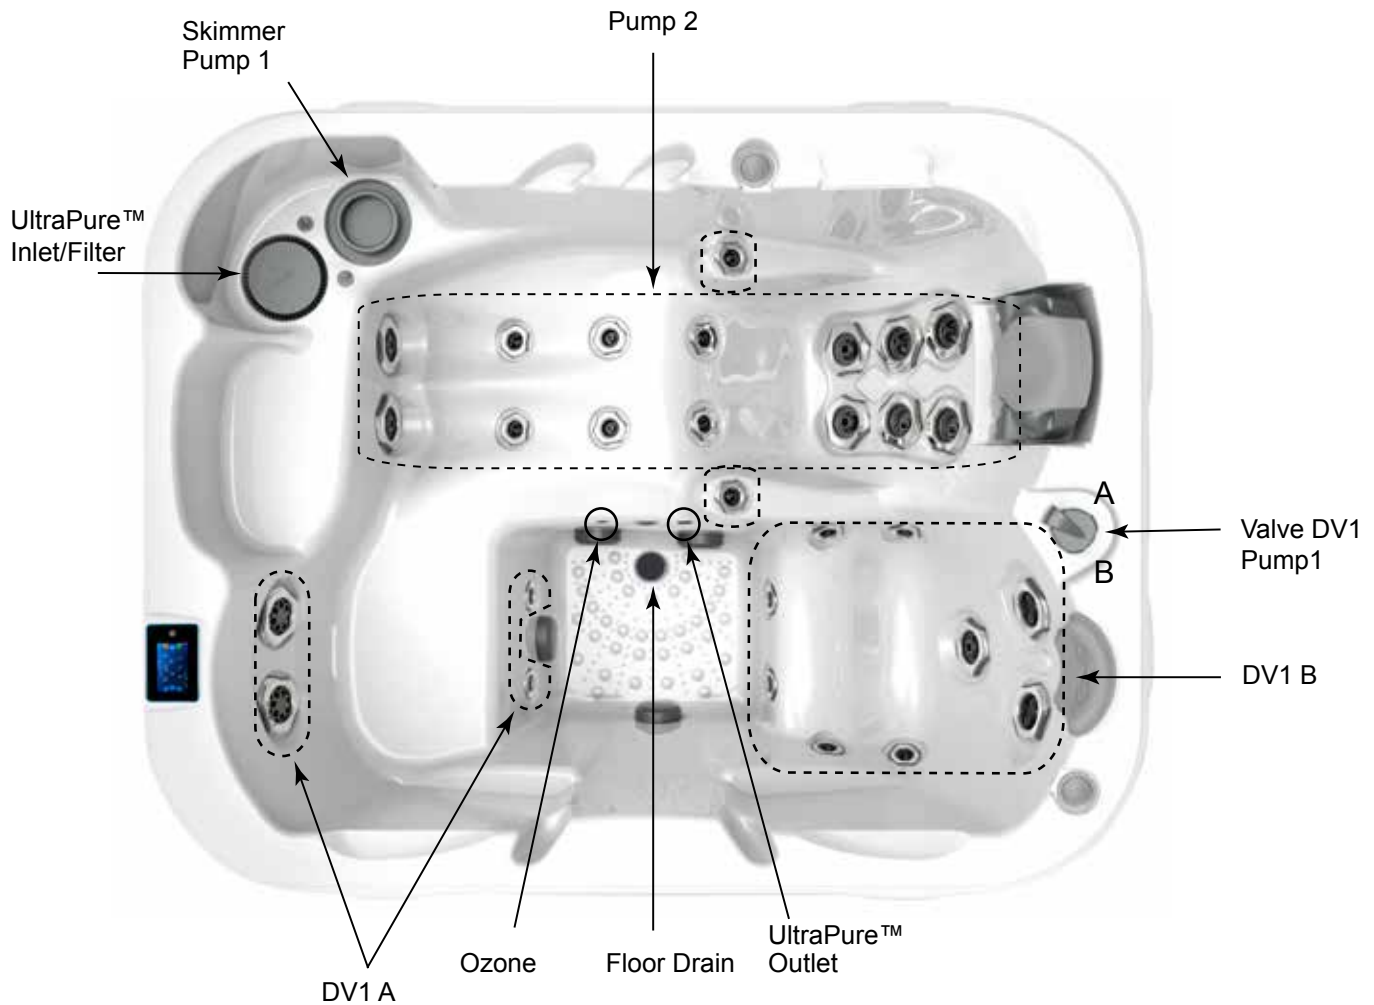

Triad 30" (without Sequencer)

Massage Selector Diagram