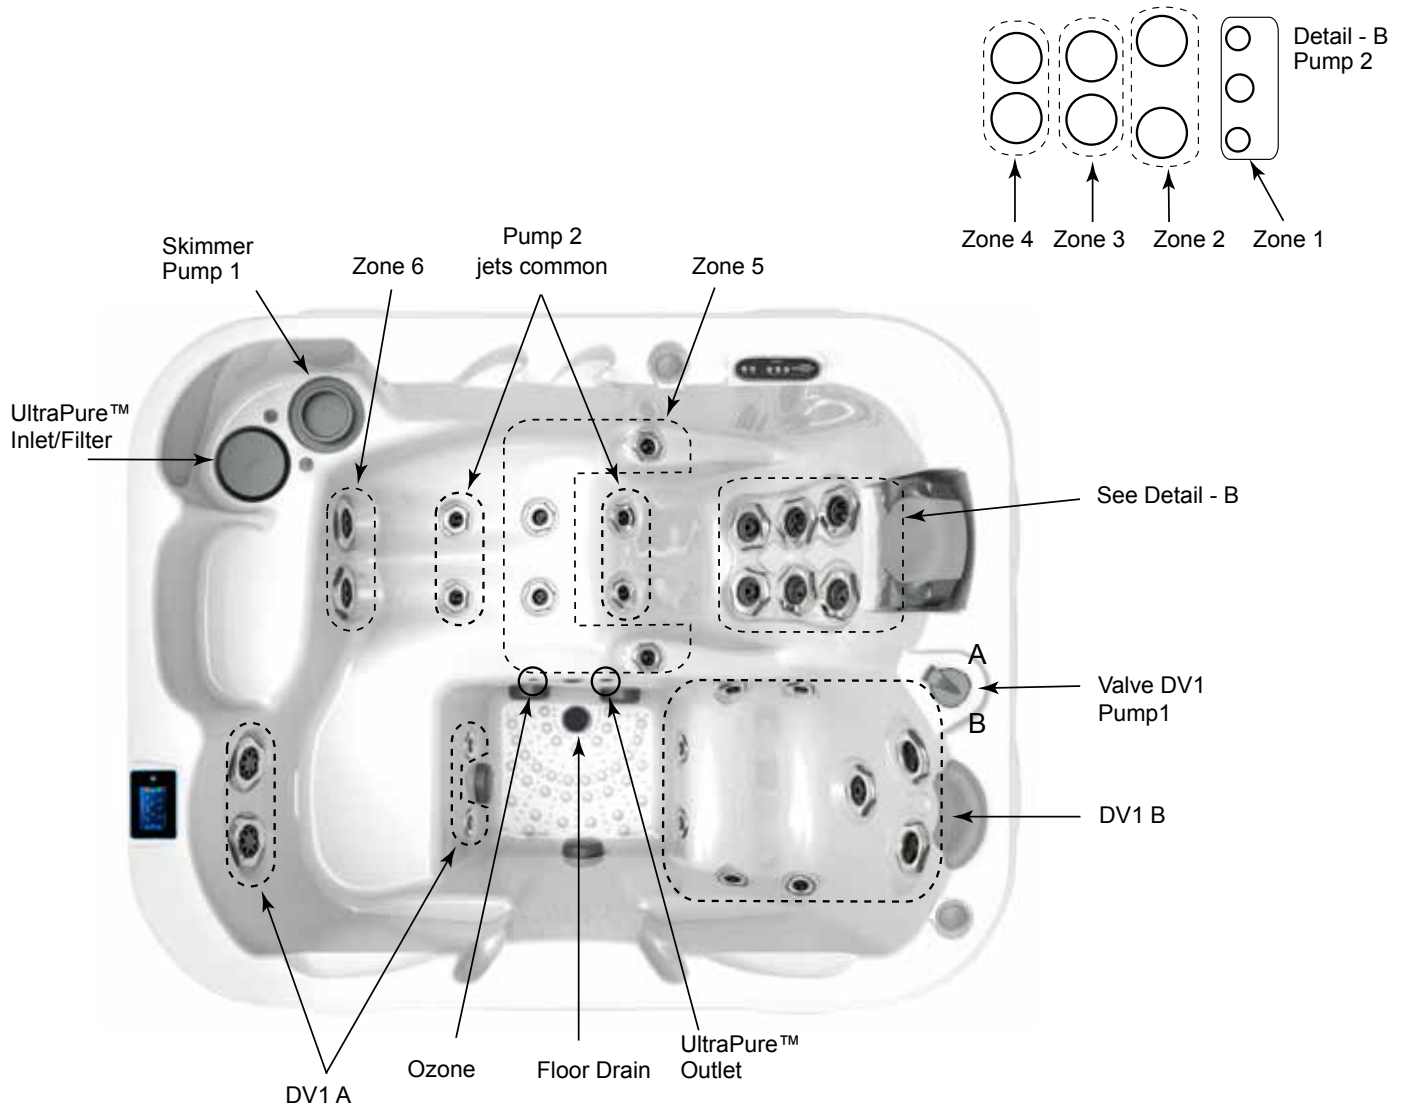

Triad 30" (with Sequencer)

Massage Selector Diagram

Spa Operation Subject to Change without Notice

Seat Depths

- **1 = 18.25" (46.36 cm)**
- **2 = 10.25" (26.04 cm)**
- **3 = 26.00" (66.04 cm)**
- **4 = 26.25" (66.68 cm)**
- **5 = 27.25" (69.22 cm)**

Listed dimensions represent distance from top of acrylic to lowest point in seat. **Tolerance ± 0.5" (1.27 cm).**