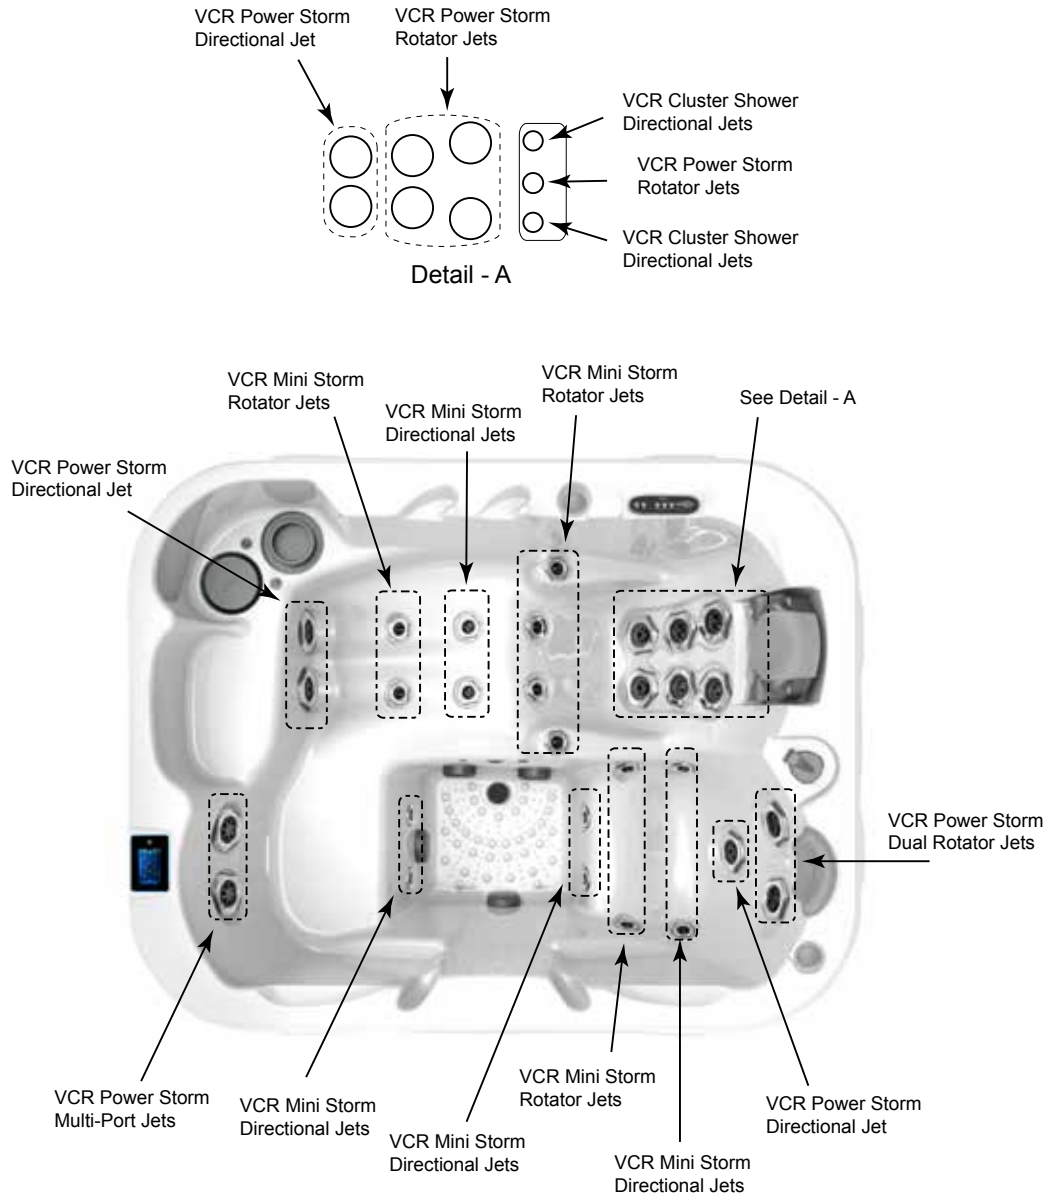

Triad 30" (with Sequencer)

Jet Designation

Dimensions/Operation/Specifications are Subject to Change Without Notice

32 Total Jets

Total Jets

Mini Storm Rotator (8)	Mini Storm Directional (8)	Power Storm Rotator (4)	Power Storm Directional (5)	Power Storm Dual Rotator (2)
Power Storm Multi-Port Spinner (2)	Flex Therapy Pillow (1)	Cluster Shower Directional (2)	Mini Storm Rotator (1)