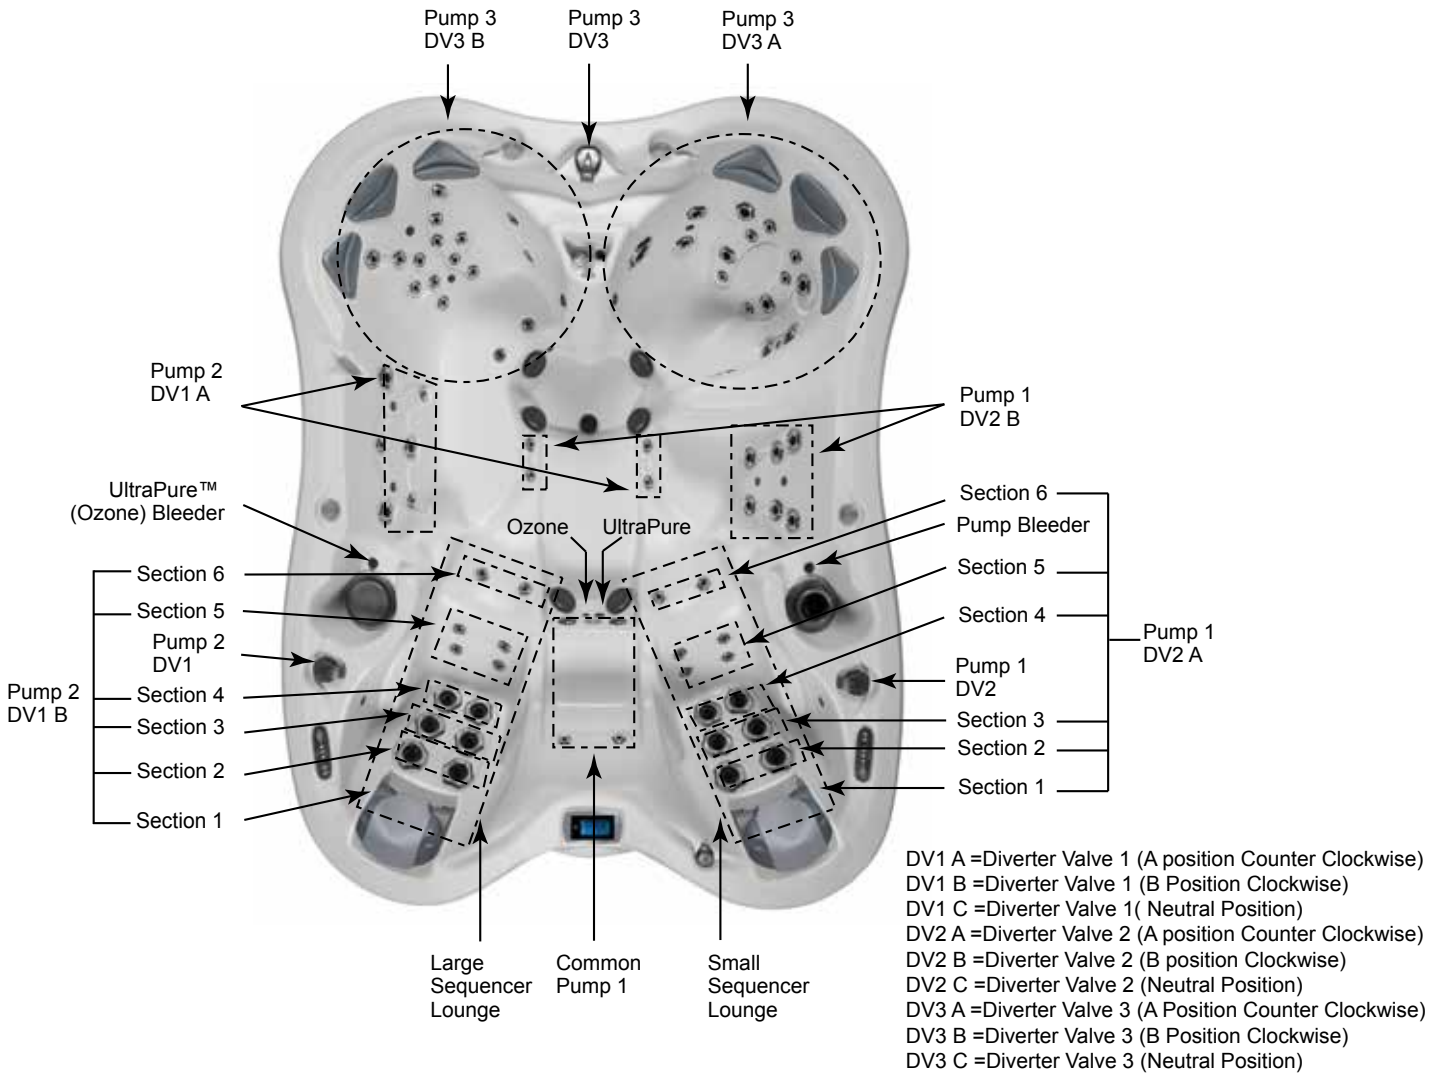

*(See Warranty Document for Specific Details)

Sarena Bay

Massage Selector Diagram

All drains and skimmer tied in common loop.

Spa Operation Subject to Change without Notice

Seat Depths

- 1 = 29.00" (73.66 cm)
- 2 = 27.00" (68.58 cm)
- 3 = 27.00" (68.58 cm)
- 4 = 29.00" (73.66 cm)
- 5 = 28.00" (71.12 cm)
- 6 = 28.00" (71.12 cm)