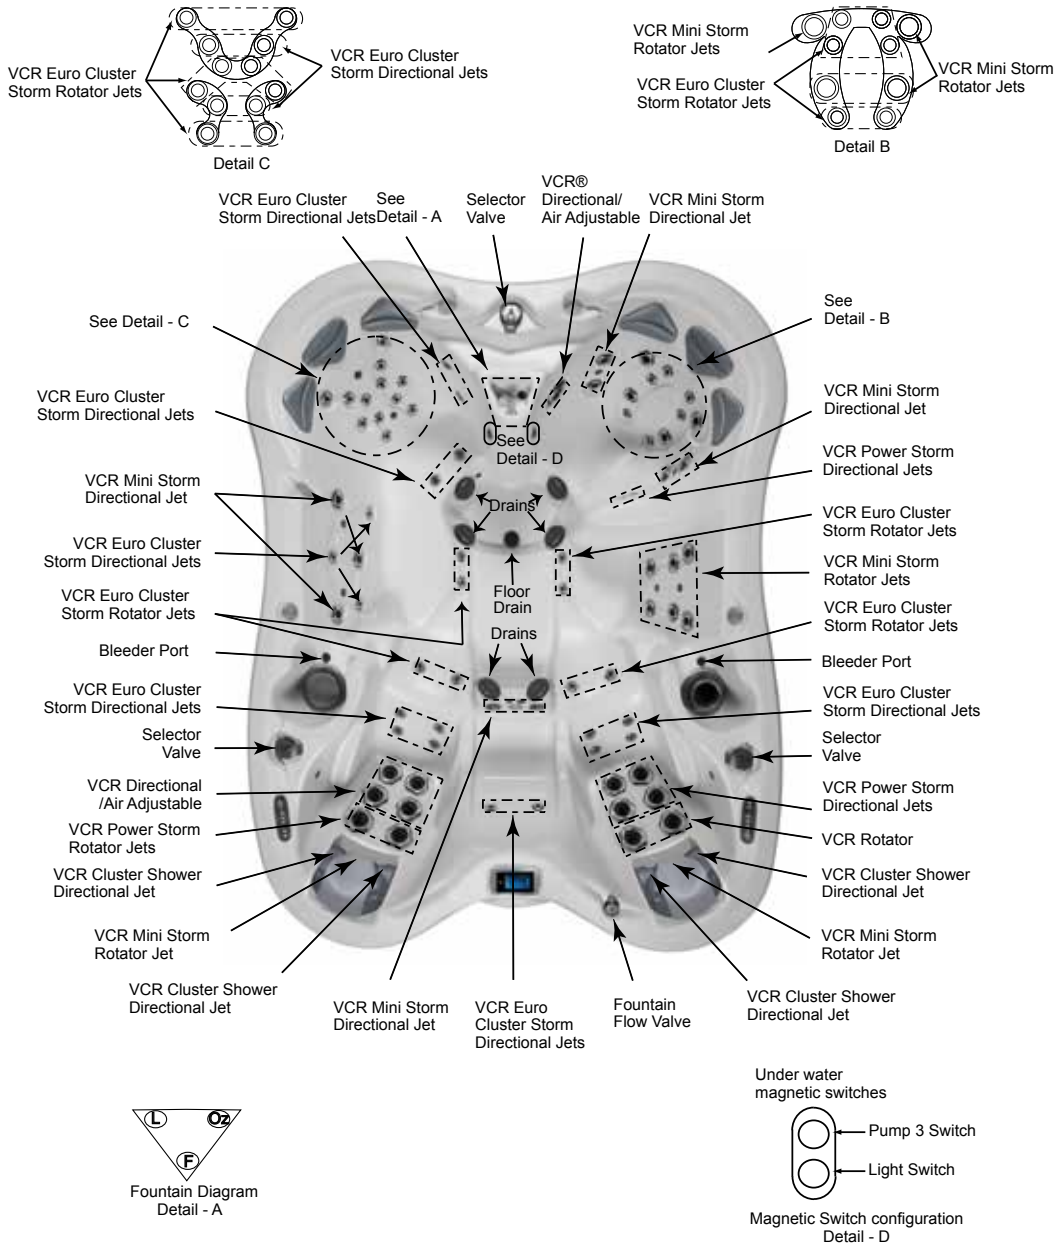

*(See Warranty Document for Specific Details)

Sarena Bay

Massage Selector Diagram

All drains and skimmer tied in common loop.

Spa Operation Subject to Change without Notice

Seat Depths

- 1 = 29.00" (73.66 cm)
- 2 = 27.00" (68.58 cm)
- 3 = 27.00" (68.58 cm)
- 4 = 29.00" (73.66 cm)
- 5 = 28.00" (71.12 cm)
- 6 = 28.00" (71.12 cm)

- 7 = 19.00" (48.26 cm)
- 8 = 34.00" (86.36 cm)

Listed dimensions represent distance from top of acrylic to lowest point in seat. Tolerance $\pm 0.5"$ (1.27 cm).

Dimensions/Specifications are Subject to Change Without Notice

Sarena Bay

Jet Designation

Dimensions/Operation/Specifications are Subject to Change Without Notice

82 Total Jets

Total Jets

Mini Storm Rotator (10)

Mini Storm Directional (9)

Cluster Storm Directional (25)

Due to manufacturing tolerances there could be some minor differences between the actual spa and the drawing above. **If site planning is critical to such tolerances, be sure to measure your actual spa.**