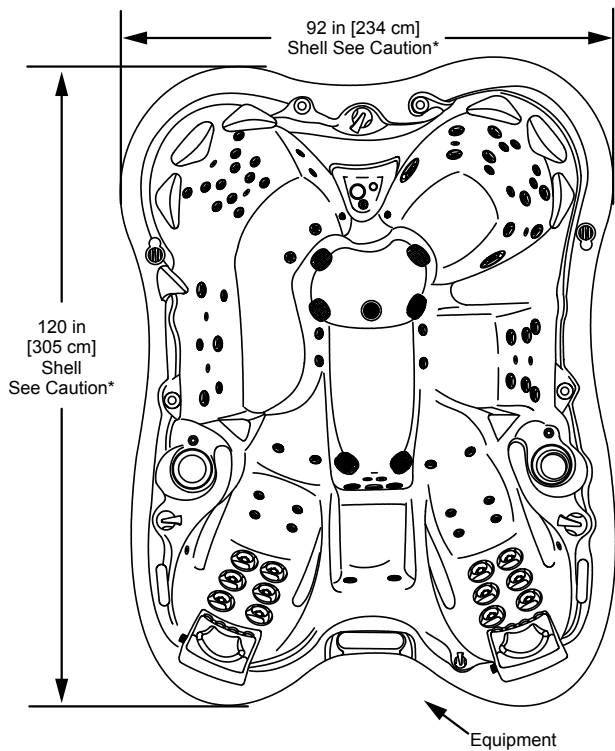

*(See Warranty Document for Specific Details)

Sarena Bay

Massage Selector Diagram

All drains and skimmer tied in common loop.

Spa Operation Subject to Change without Notice

Seat Depths

- 1 = 29.00" (73.66 cm)
- 2 = 27.00" (68.58 cm)
- 3 = 27.00" (68.58 cm)
- 4 = 29.00" (73.66 cm)
- 5 = 28.00" (71.12 cm)
- 6 = 28.00" (71.12 cm)

- 7 = 19.00" (48.26 cm)
- 8 = 34.00" (86.36 cm)

Listed dimensions represent distance from top of acrylic to lowest point in seat. Tolerance $\pm 0.5"$ (1.27 cm).

Dimensions/Specifications are Subject to Change Without Notice

Cluster Storm Dual Rotator (18)

Power Storm Rotator (4)

Power Storm Directional (10)

Flex Therapy Pillow (2)

Cluster Shower Directional (2)

Mini Storm Rotator (1)

Sarena Bay

***Caution:**

Due to manufacturing tolerances there could be some minor differences between the actual spa and the drawing above. **If site planning is critical to such tolerances, be sure to measure your actual spa.**