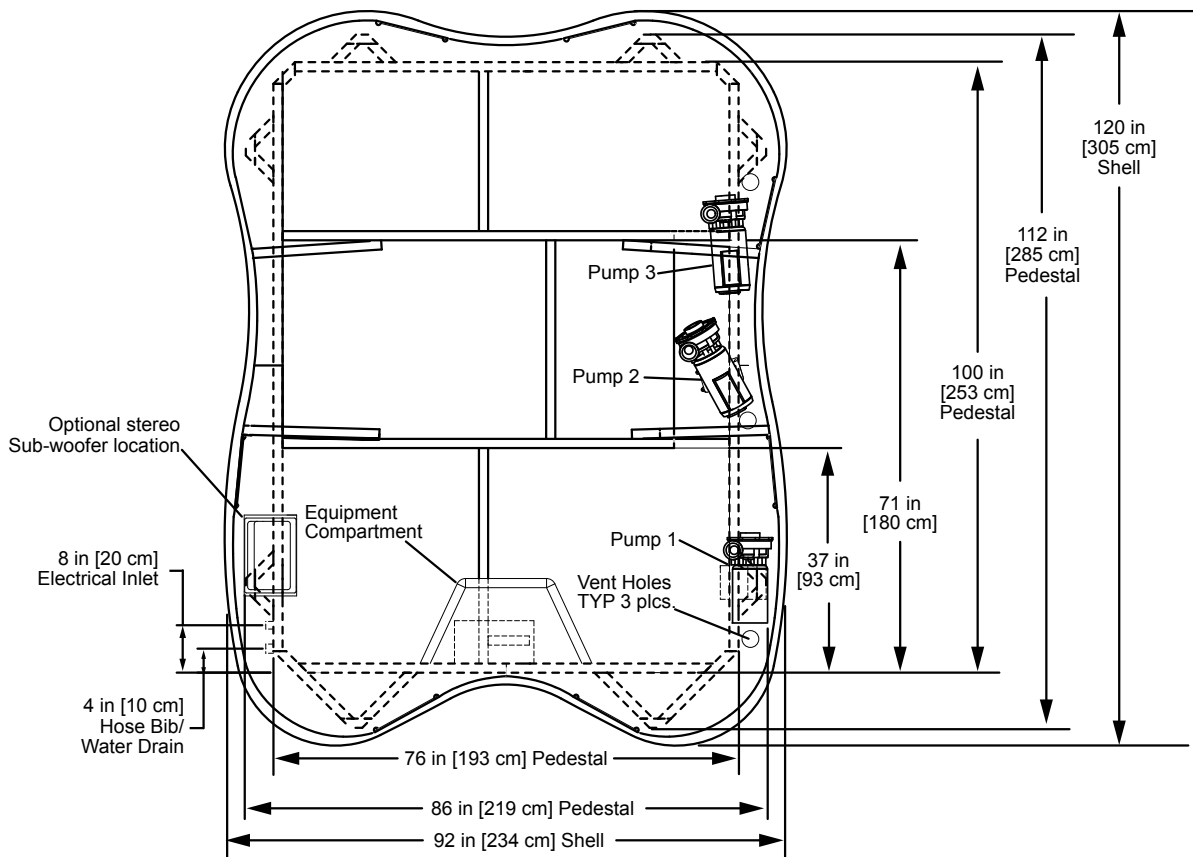

Cluster Storm Dual Rotator (18)

Power Storm Rotator (4)

Power Storm Directional (10)

Flex Therapy Pillow (2)

Cluster Shower Directional (2)

Mini Storm Rotator (1)

Sarena Bay

***Caution:**

Due to manufacturing tolerances there could be some minor differences between the actual spa and the drawing above. **If site planning is critical to such tolerances, be sure to measure your actual spa.**

- Note:
1. Subject to change without notice.
 2. Engineering specs may differ slightly from brochure.
 3. For E-Z lifter installation allow 18" (45.72cm) clearances on the backside of the spa.
 4. Alternative cabinets may add significant weight. Ask your dealer for exact details.

Dimensions/Specifications are Subject to Change Without Notice (Tolerance $\pm 0.5"$ [1.27 cm]).